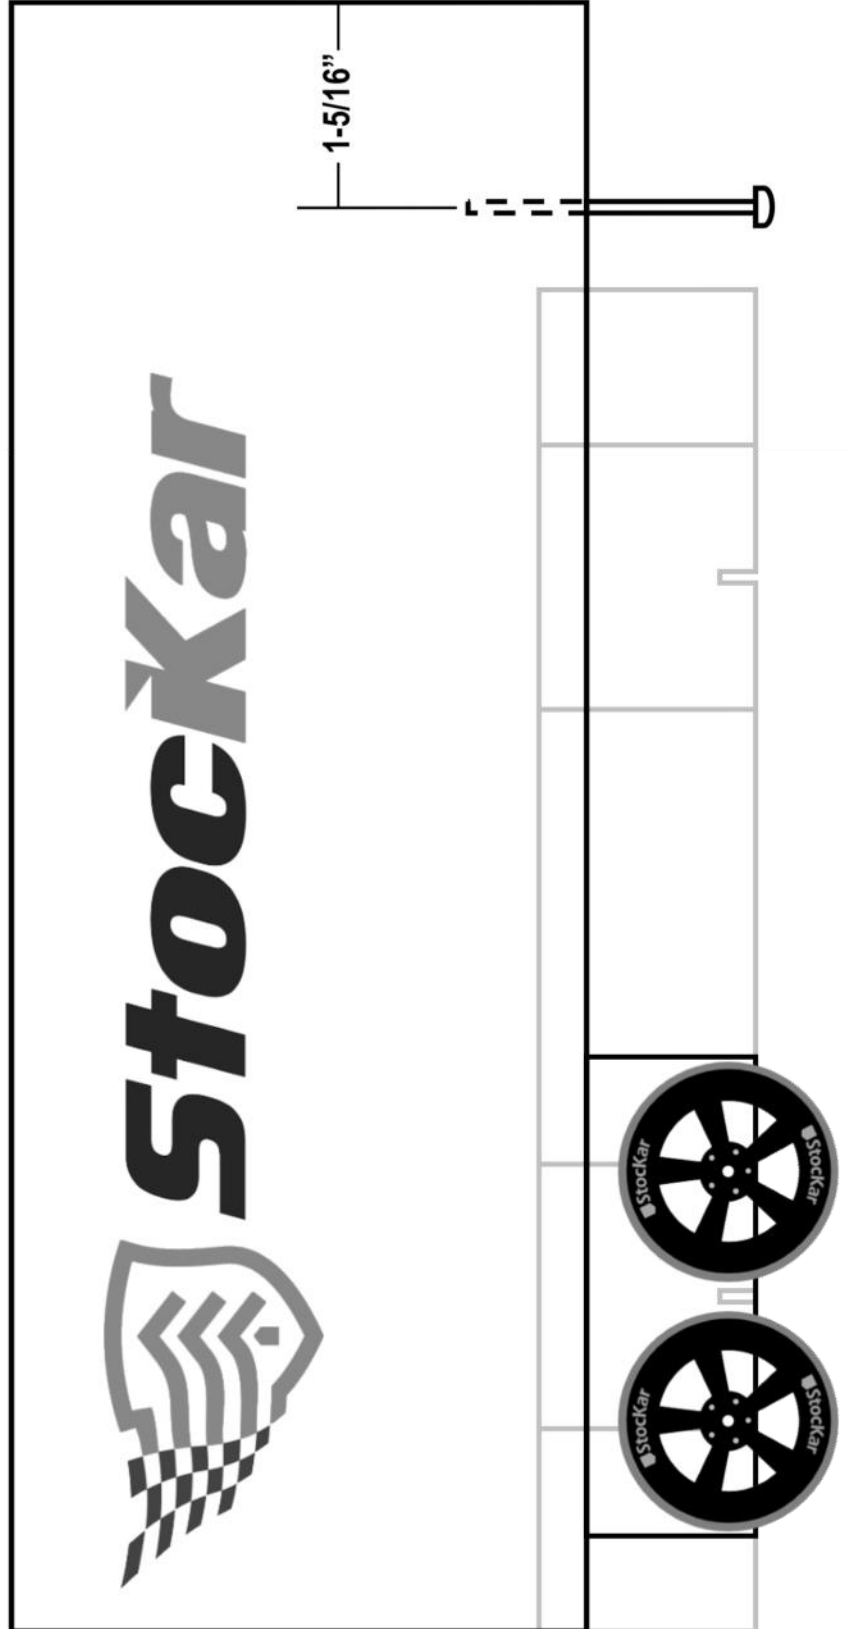

advanced designs for Sentinels

8" long x 3" high x 2-1/8" wide TRAILER BOX

TRAILER